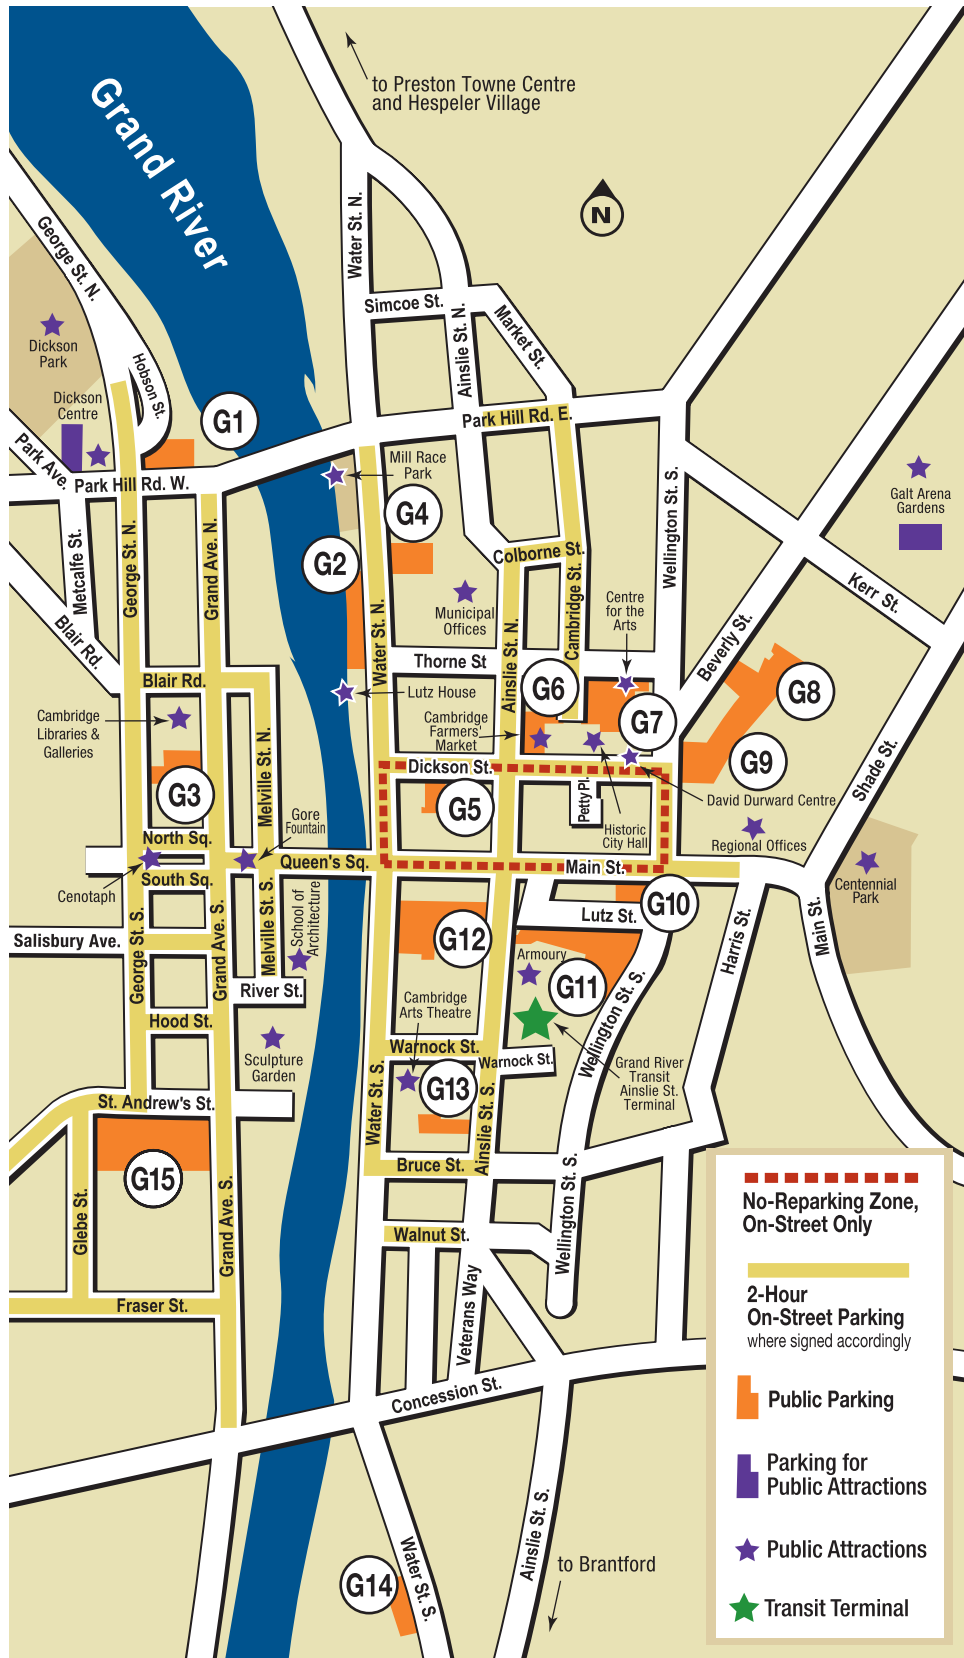

Public Parking in Galt City Centre

- **G1 Park Hill Rd. Lot:** 12 Hours Free Parking
Access off of George Street N.
- **G2 Water St. Lot #1:** 2 Hours Free Parking
5-Hour Meter Parking, Permit Parking
- **G3 Libraries & Galleries Lot :**
2 Hours Free Parking
- **G4 Cambridge Place Parking :**
2 Hours Free Parking
- **G5 Dickson St. Lot:** 2 Hours Free Parking
- **G6 Market Square Lot :** 2 Hours Free Parking
- **G7 Civic Square Lot:**
2 Hours Free Parking, Permit Parking
- **G8 Beverly St. Lot:** Permit Parking
- **G9 Wellington St. Lot :**
2 Hours Free Parking, Permit Parking
- **G10 Main St. Lot:** 2 Hours Free Parking
Access off of Lutz Street
- **G11 Mill St. Lot:**
Pay & Display (first 2 hours free), Permit Parking
- **G12 Water St. Lot #2:**
Pay & Display (first 2 hours free), Permit Parking
- **G13 Ainslie St. S. Lot:** 12 Hours Free Parking
- **G14 Baradell's Loft Lot :** 12 Hours Free Parking
- **G15 Grand Ave. Lot:**
Pay & Display (first 2 hours free), Permit Parking

Core Areas Locator Map

For Grand River Transit (GRT) Information check www.grt.ca
or call the GRT Info line: 519.585.7555

For City of Cambridge Parking Information call 519.740.4682

www.cambridge.ca

The information on this map is subject to change.