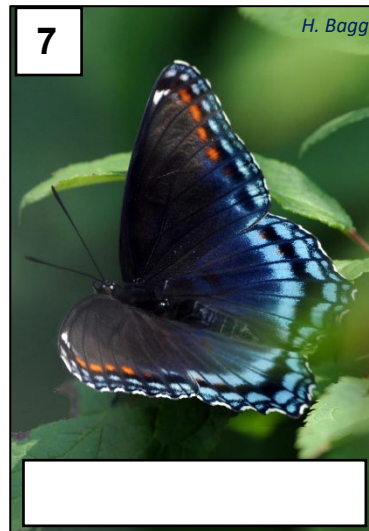

Answers: Butterflies: 1,3,6,7; Moths: 2,4,5,8