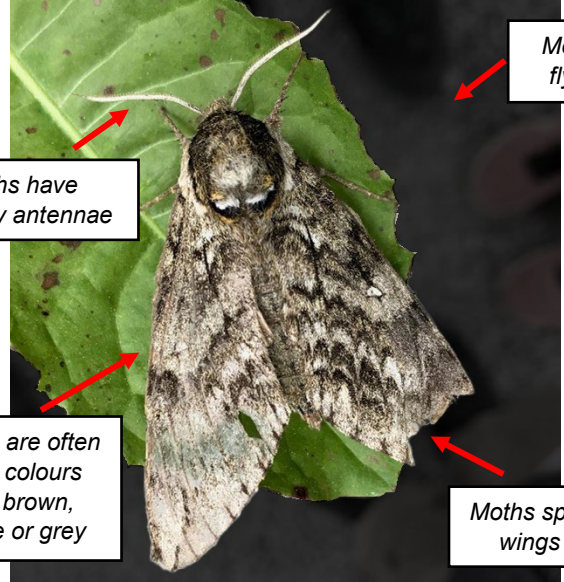

# BUTTERFLY OR MOTH?

An Activity Sheet for *rare's* *Animals In Motion* virtual field trip

Butterflies often fly during the day

Butterfly antennae are thin with a club-shaped tip

Butterflies are often bright colours

Butterflies fold their wings behind them

Moths often fly at night

Moths have feathery antennae

Moths are often pale colours like brown, white or grey

Moths spread their wings out flat

**Guess which pictures are butterflies and which are moths!**