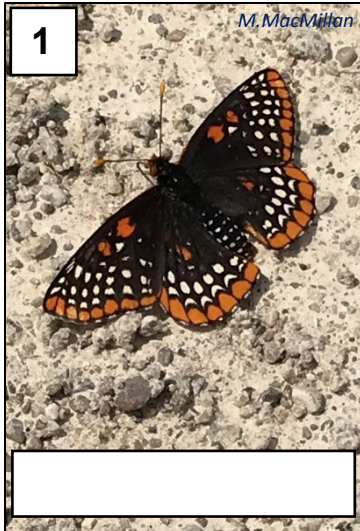

Answers: Butterflies: 1,3,6,7; Moths: 2,4,5,8