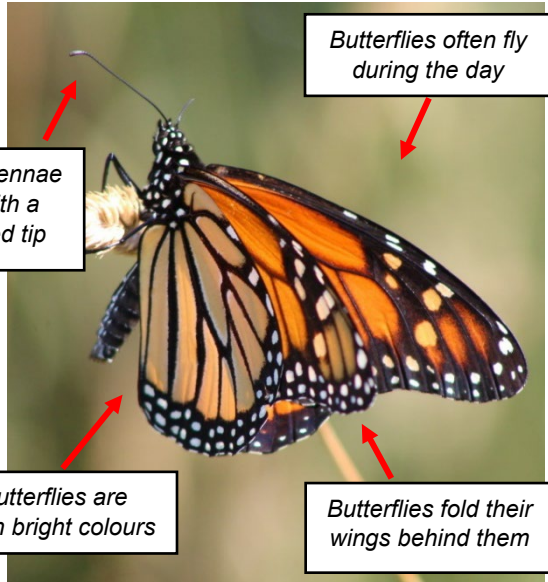

# BUTTERFLY OR MOTH?

An Activity Sheet for *rare's* *Animals In Motion* virtual field trip

Butterflies often fly during the day

Butterfly antennae are thin with a club-shaped tip

Butterflies are often bright colours

Butterflies fold their wings behind them

Moths often fly at night

Moths have feathery antennae

Moths are often pale colours like brown, white or grey

Moths spread their wings out flat

**Guess which pictures are butterflies and which are moths!**